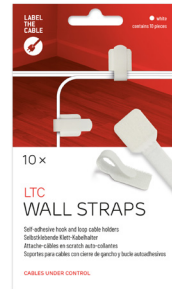

### TAKE CONTROL

The self-adhesive cable holders are inconspicuous and flat. That way, the cables don't stand out when attached to walls or behind furniture.

#### SELF-ADHESIVE

Thanks to their integrated adhesive surface, LTC WALL STRAPS are fastened in no time on walls, furniture and baseboards.

#### EXTRA-STRONG

No matter where you take out or lay a cable, their powerful adhesion guarantees optimal hold for up to four cables.